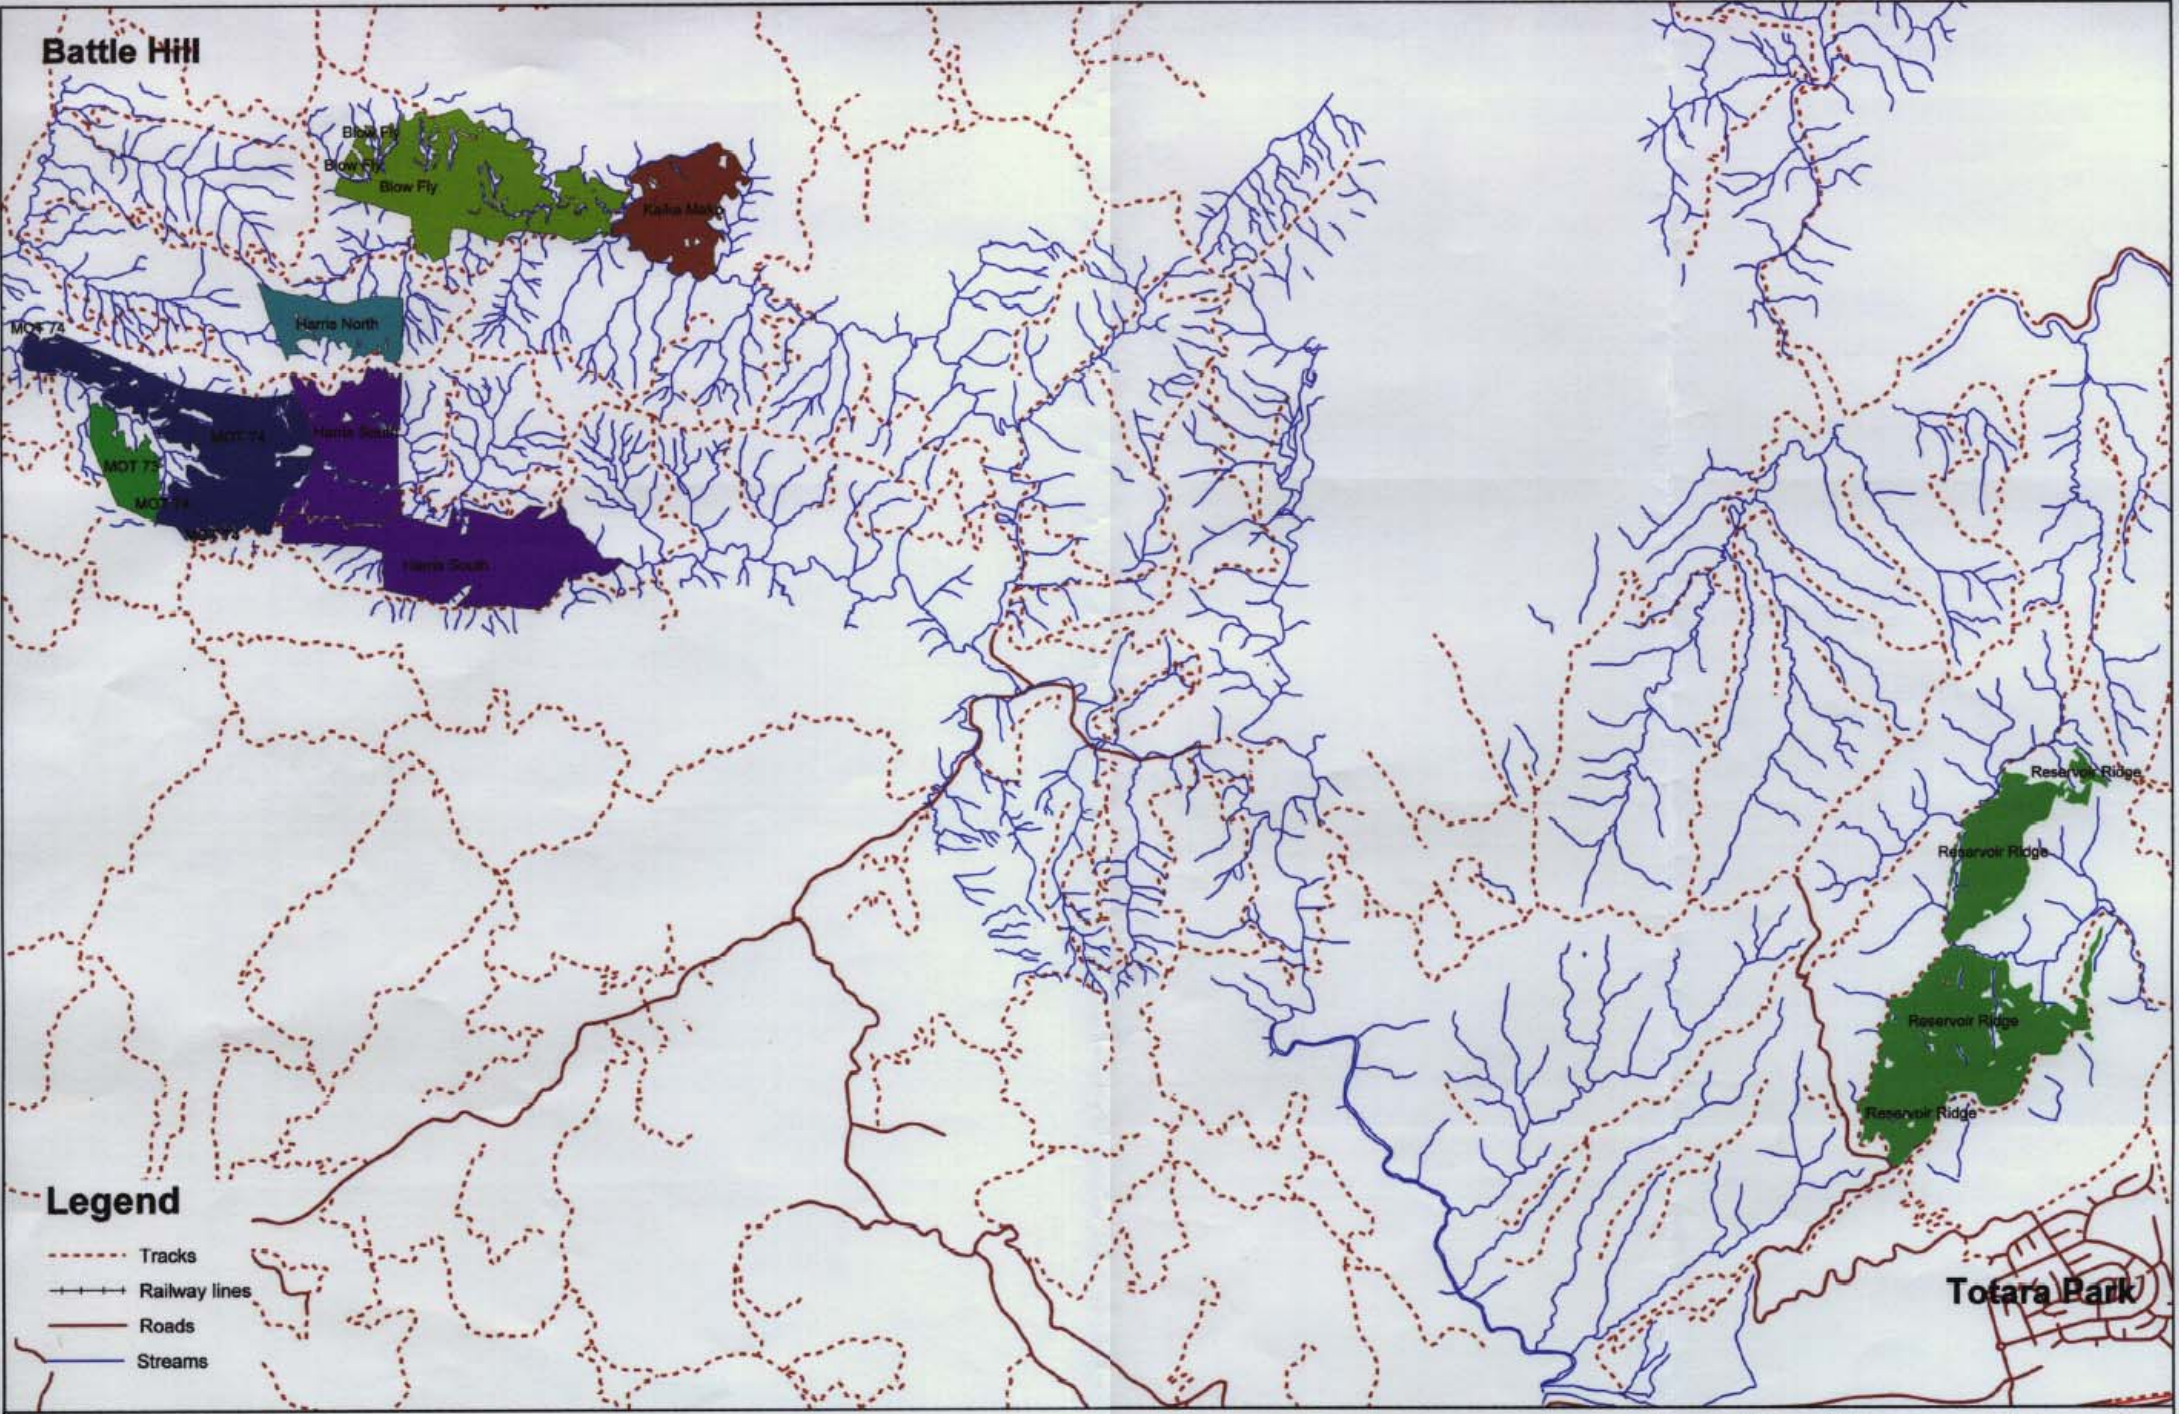

Battle Hill

Legend

- --- Tracks
- ---+--- Railway lines
- Roads
- Streams

Totara Park

PUKETIRO AND RESERVOIR RIDGE FOREST BLOCKS