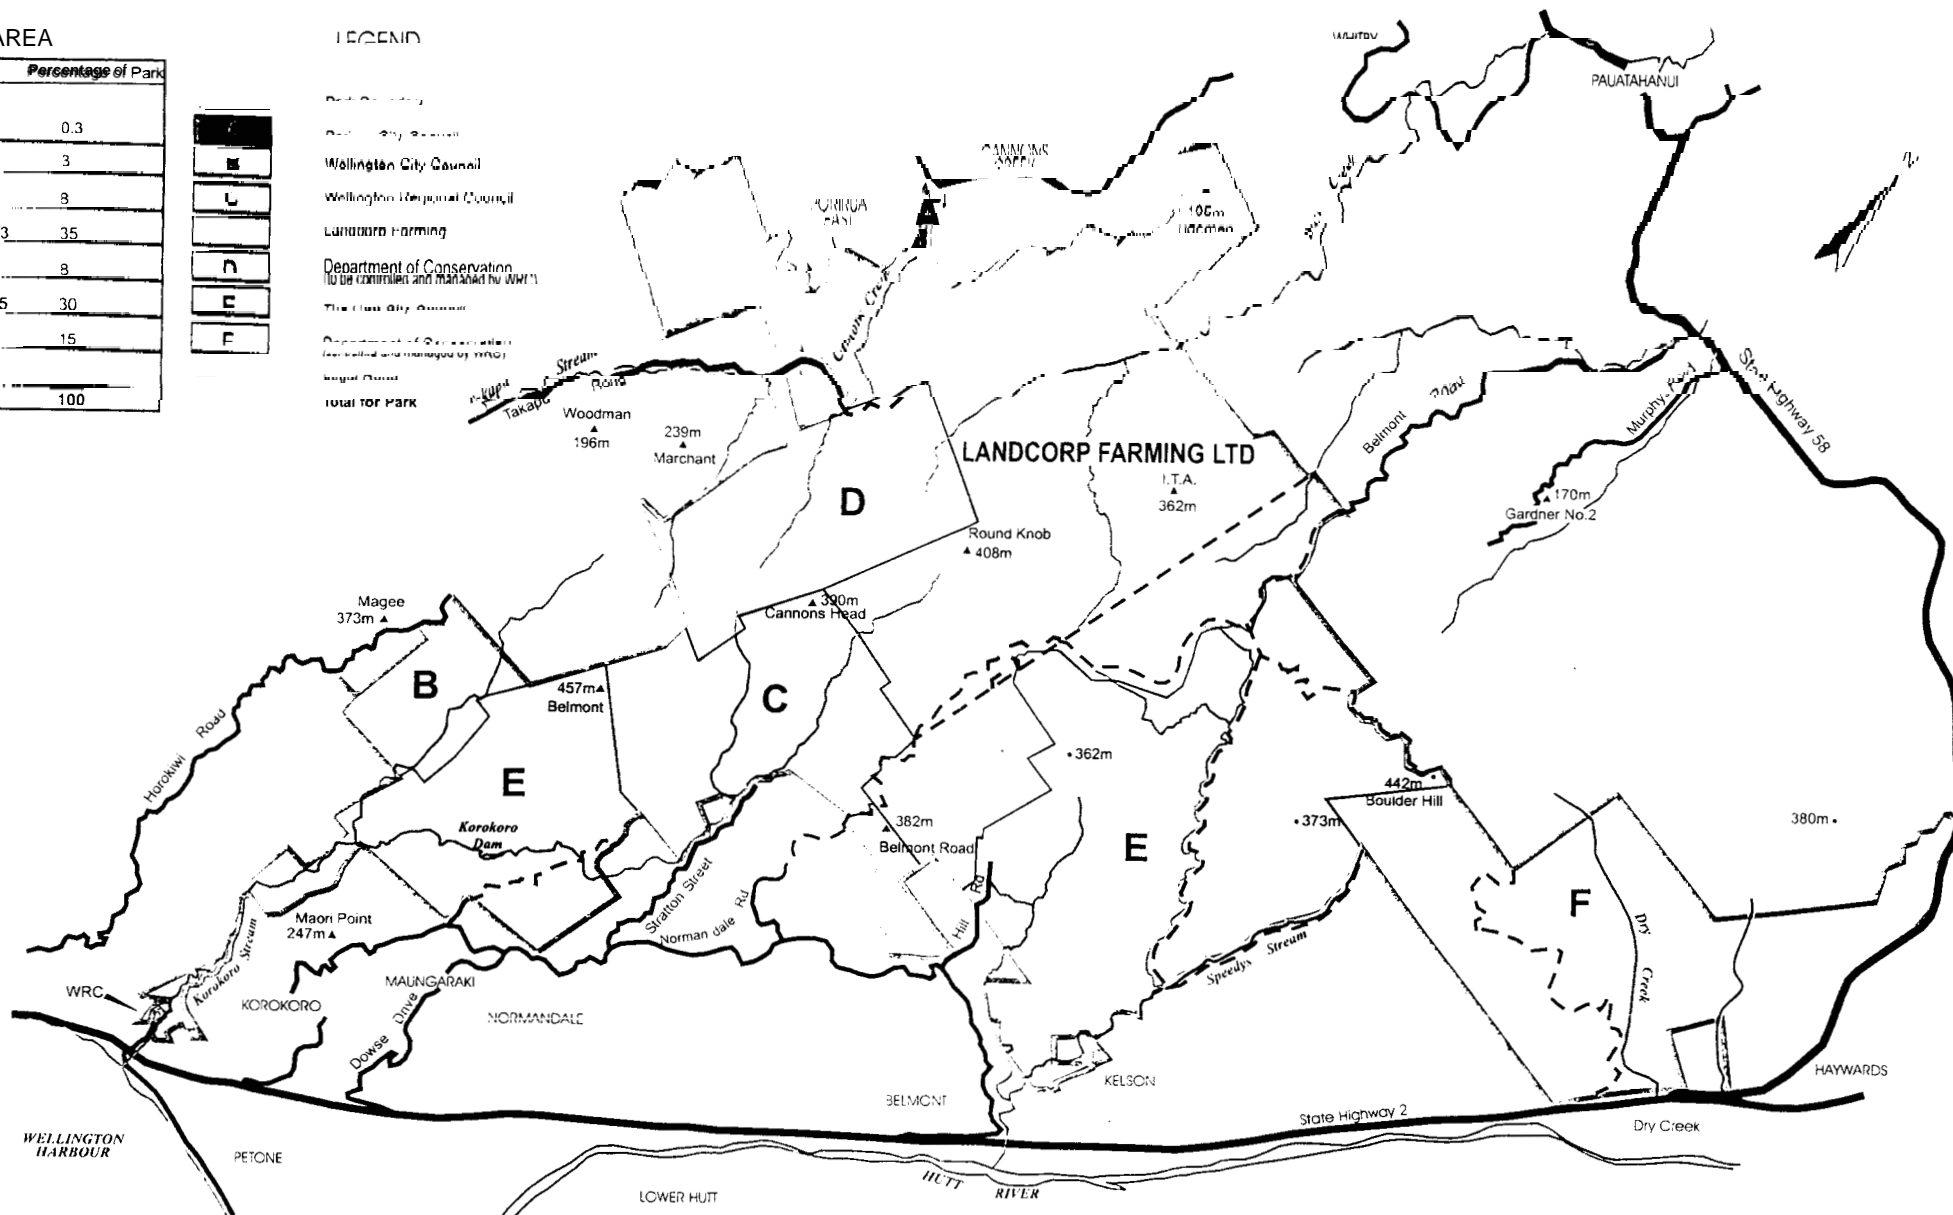

AREA

Hectares	Percentage of Park
8.24	0.3
105.91	3
293.73	8
1,242.93	35
289.58	8
1,077.95	30
532.66	15
3,551	100

LEGEND

- A Wellington City Council
- B Wellington Regional Council
- C Landcorp Farming
- D Department of Conservation (to be controlled and managed by WRC)
- E The Gas City Company
- F Department of Conservation (to be controlled and managed by WRC)

SCALE

BELMONT REGIONAL PARK

Land Ownership