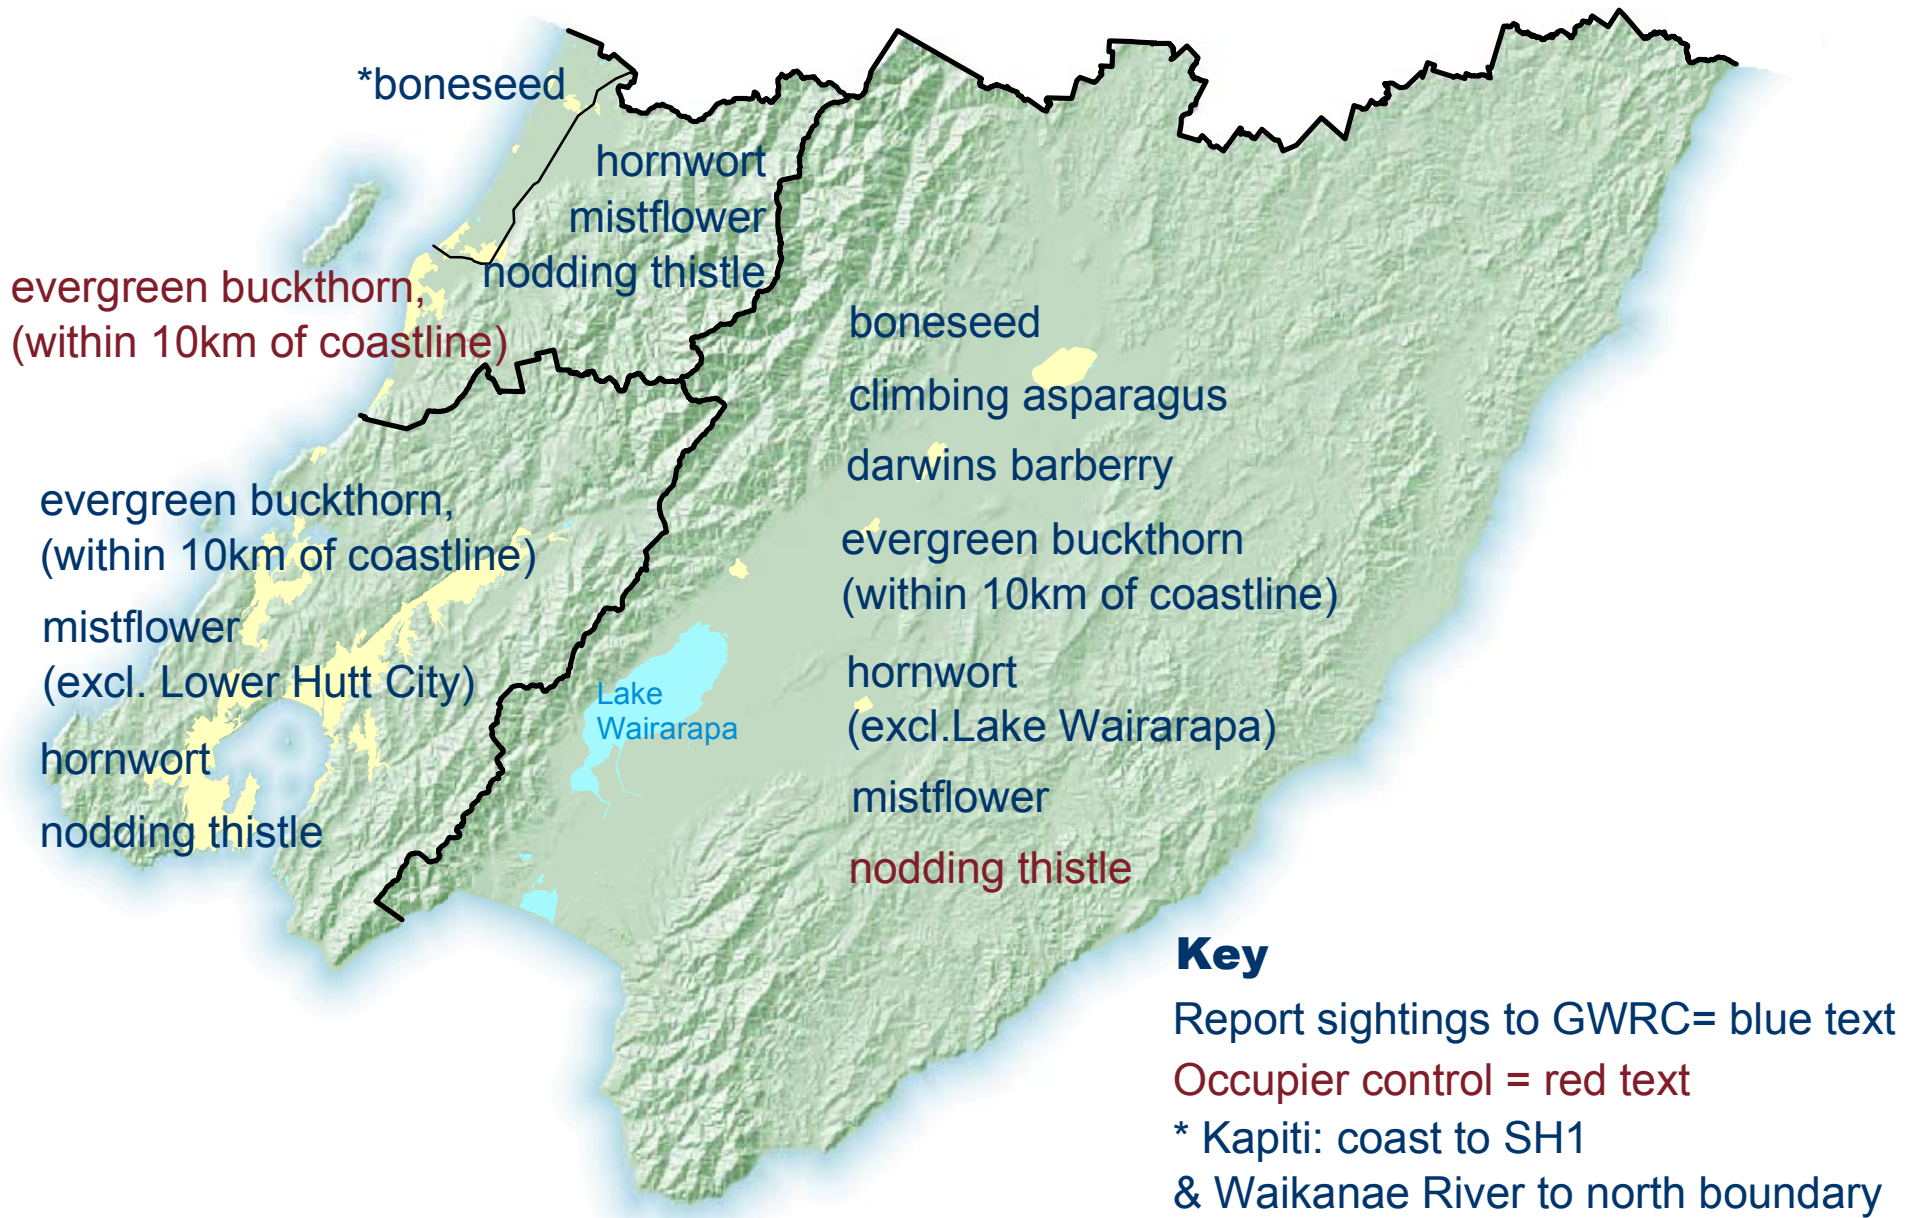

Containment pest plant areas

Report sightings of species as identified in blue text in areas shown, to Greater Wellington Regional Council.
Occupiers must control species identified in red text in areas shown.