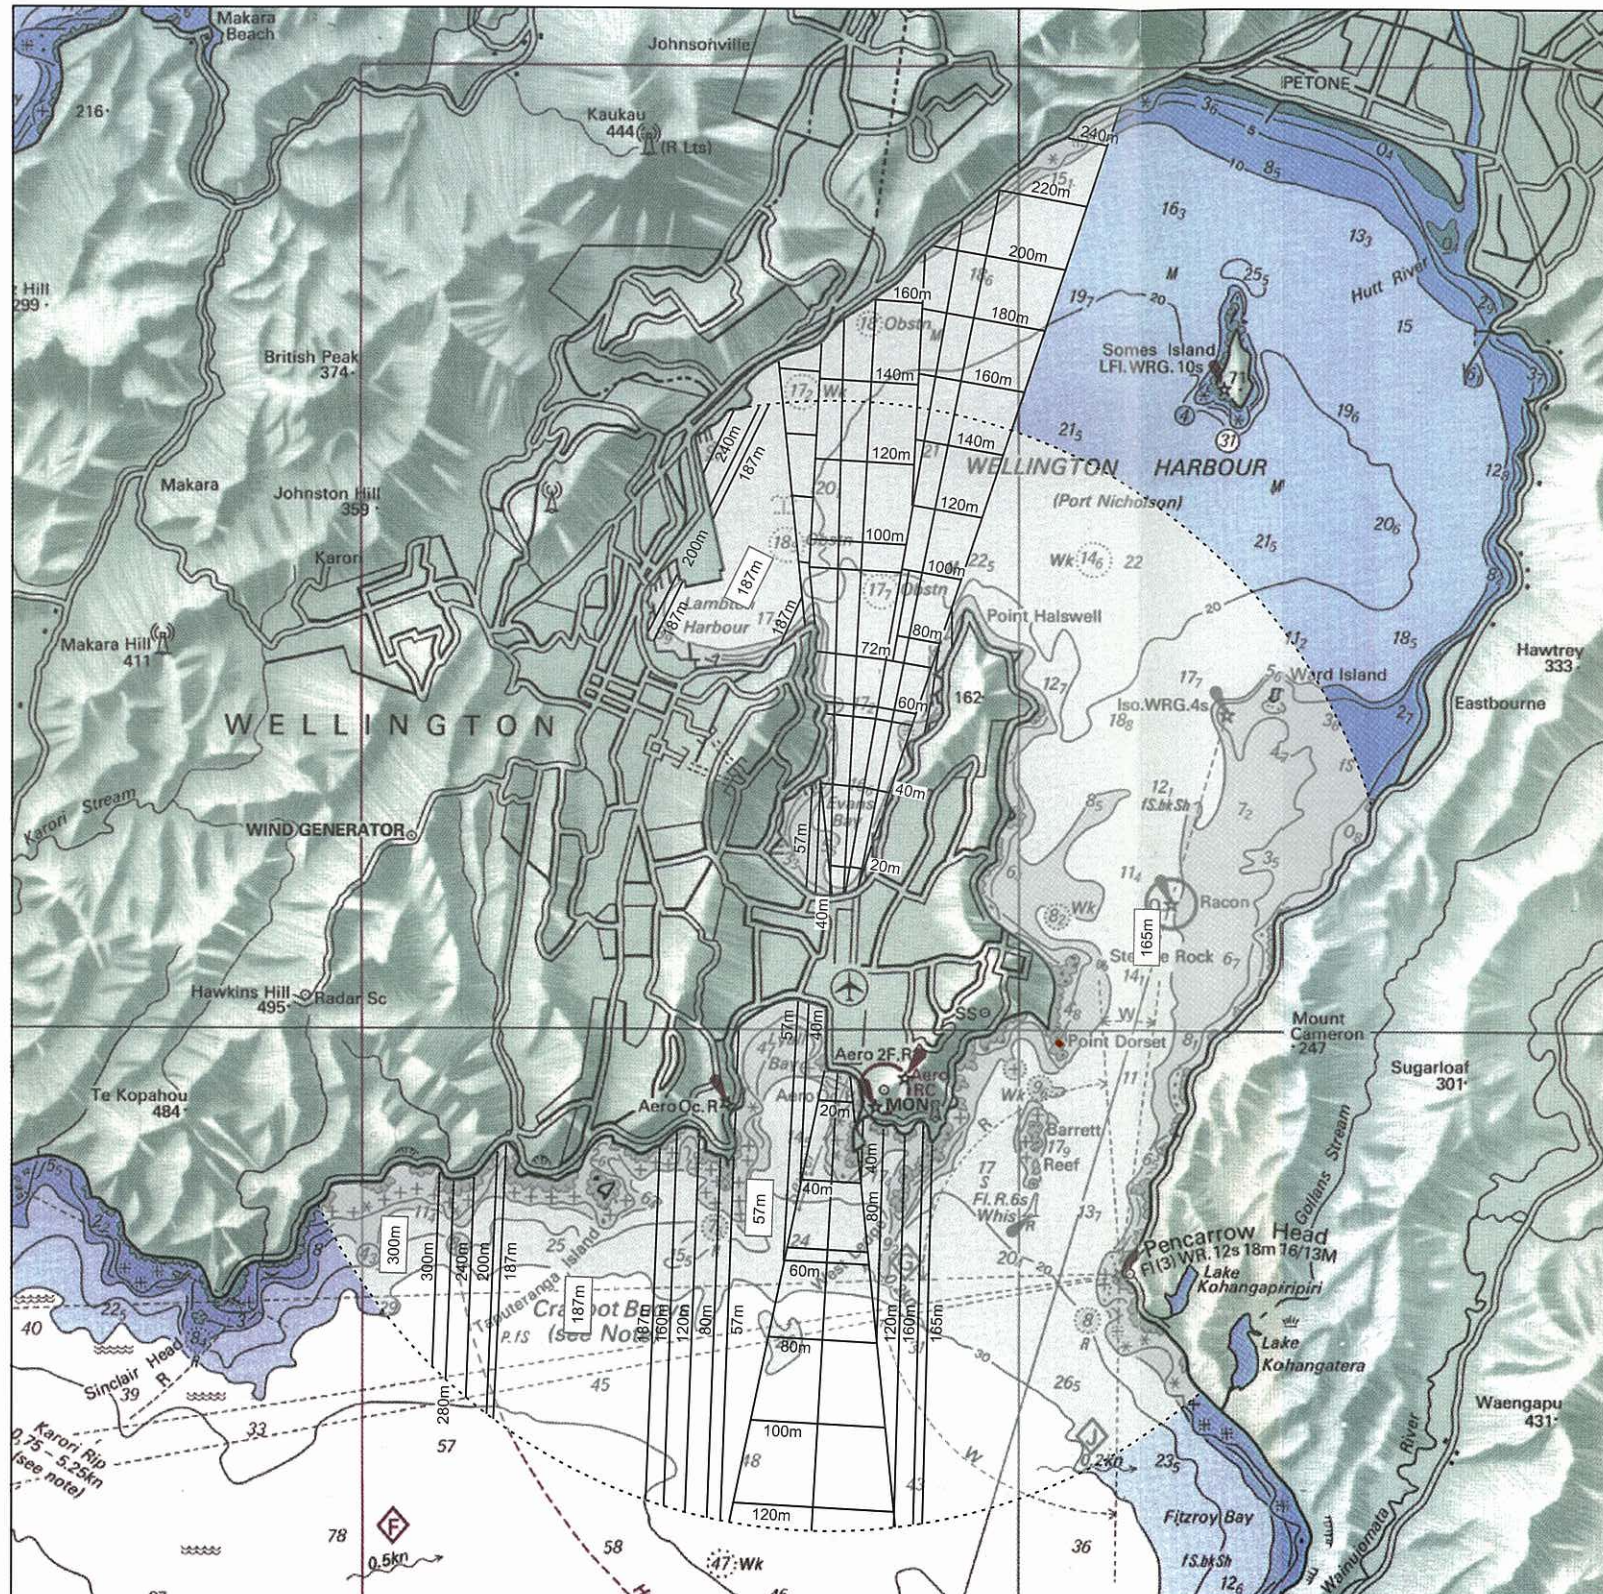

Height Restrictions in the Coastal Marine Area Wellington International Airport

Legend

- Airport height restriction
- 300m
300m Height restriction surface
- Contour

CAUTION
NOT TO BE USED FOR NAVIGATION
Part of Chart NZ 463
Wellington Harbour
reproduced by permission of
Land Information New Zealand

Locality Map